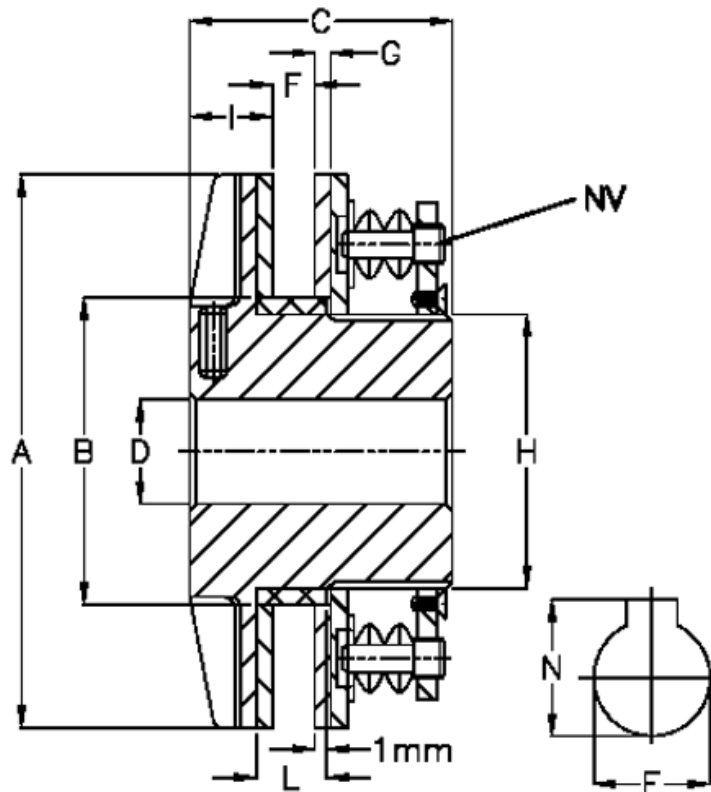

Article number: 4638006

Description: Securex torque limiter T 3800/254

Measures

A = 254	L	= 32
B = 140	Largest possible bore with slot according to DIN 6885/1, E max	= 90
C = 120	Largest possible bore with slot according to DIN 6885/1, N	= 95.4
D = 48	Largest possible bore with slot according to DIN 6885/3, E max	= 100
F = 29	Largest possible bore with slot according to DIN 6885/3, N	= 104.3
G = 5	Max torque Nm	= 3800
H = 125	Number of springs	= 32
I = 33	NV	= 10